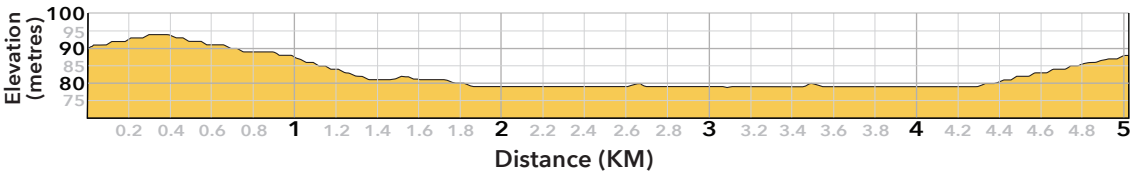

## 5K COURSE MAP

5K Route Elevation

### FOR RUNNERS

-  Water Station + 
-  Kilometre Markers
-  5K course
-  All distances finish at the Bay St. Finish Line