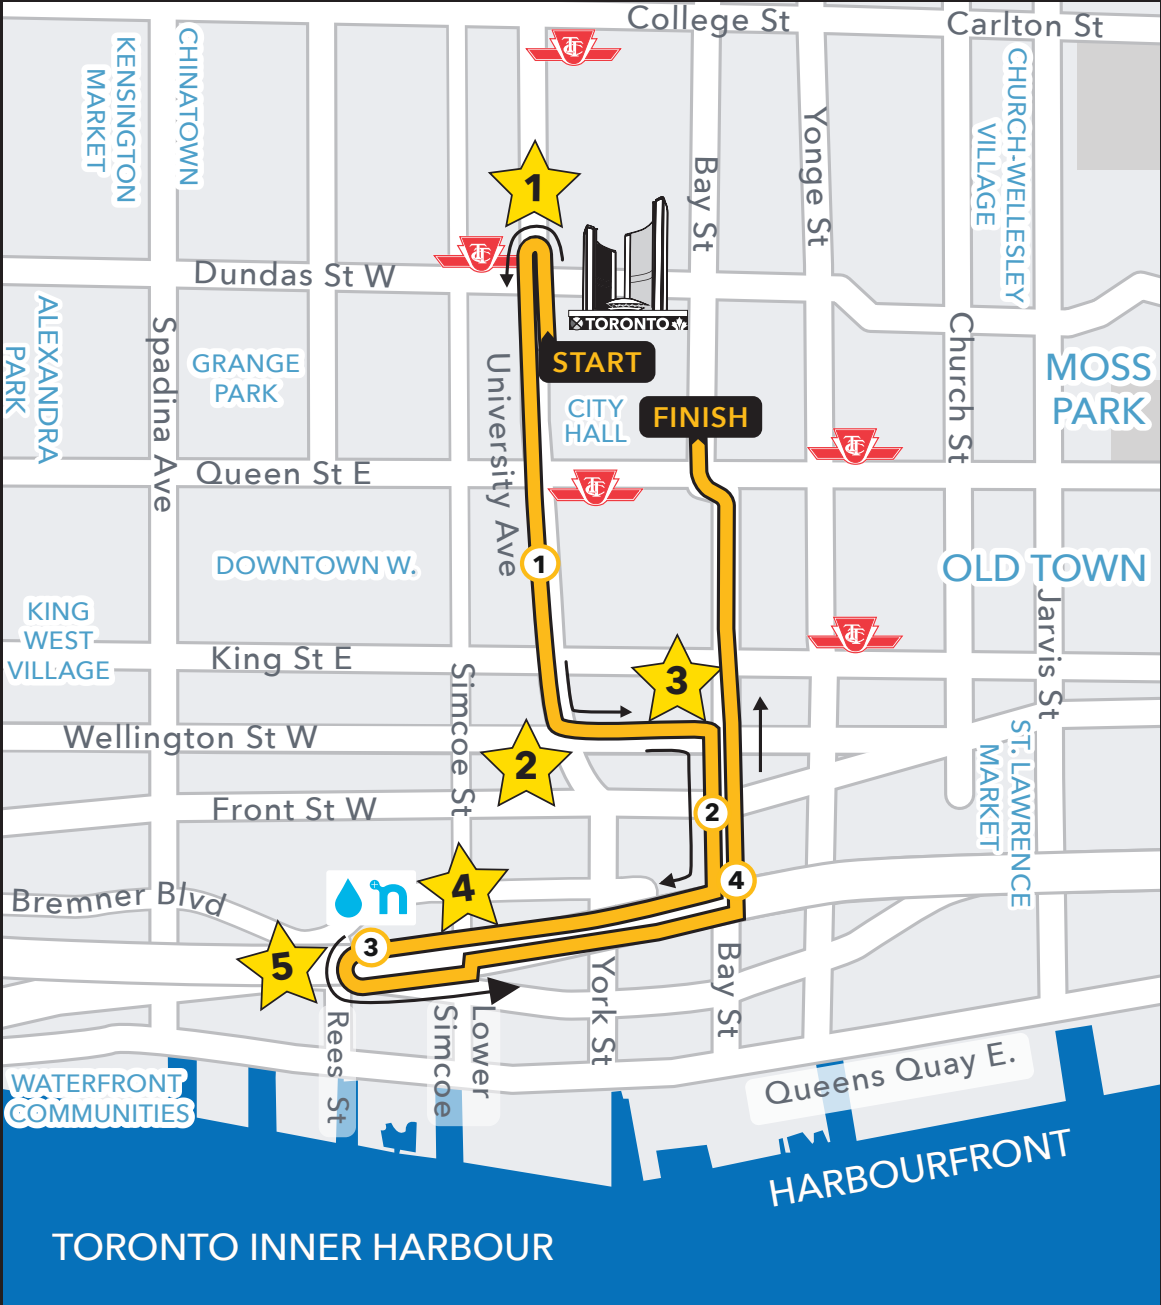

## 5K COURSE MAP

5K Route Elevation

### FOR RUNNERS

-  Water Station + 
-  Kilometre Markers
-  5K course
-  All distances finish at the Bay St. Finish Line

### FOR SPECTATORS

-  Cheer sites
-  Key subway stations for spectators