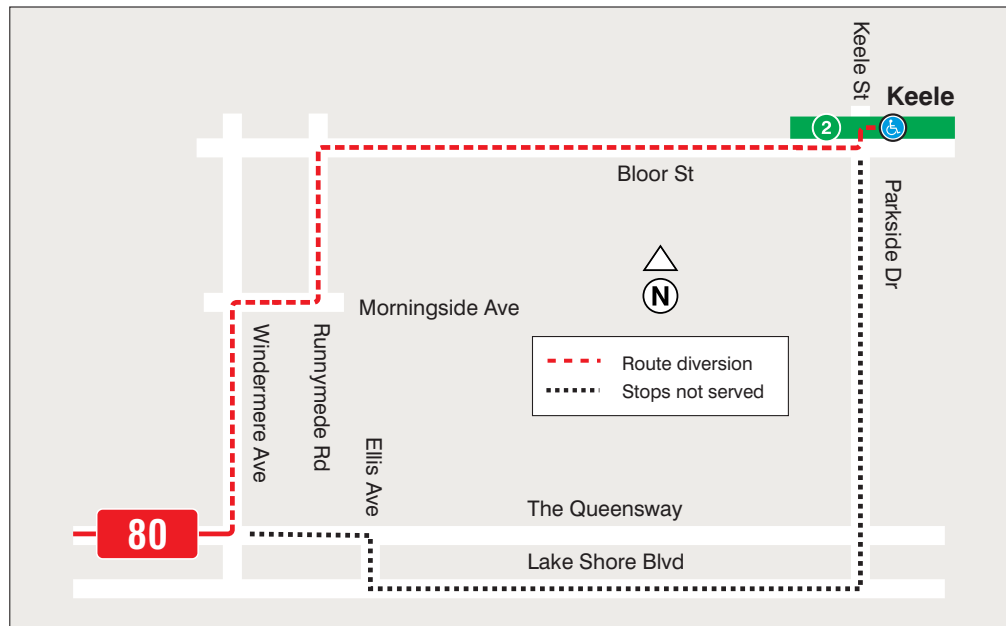

Temporary route change

Due to TCS Waterfront Marathon

80

Queensway

6 a.m. to 1 p.m., **October 20, 2024**

80 Queensway will divert both ways via The Queensway, Windermere Avenue, Morningside Avenue, Runnymede Road, Bloor Street, Keele Street, Keele Station.

Stops not served; Parkside Drive, Lake Shore Boulevard, Ellis Avenue, and The Queensway, between Ellis and Windermere avenues.

For more information, call 416-393-4636 or visit ttc.ca