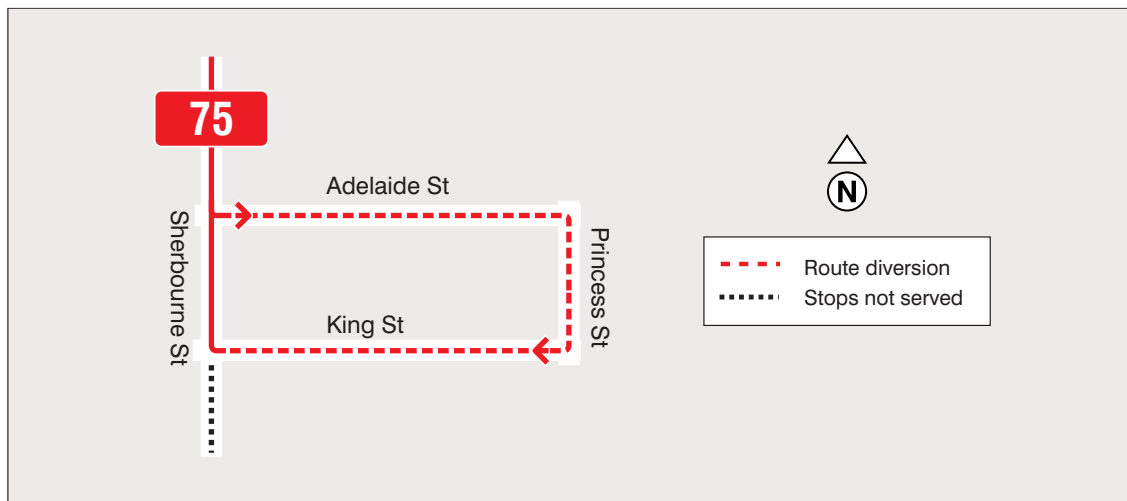

Stops not served; south of Eastern Avenue.

For more information, call 416-393-4636 or visit ttc.ca

Temporary route change

Due to TCS Waterfront Marathon

75

Sherbourne

8 a.m. to 3:30 p.m., **October 20, 2024**

75 Sherbourne will turn back north, via east on Adelaide Street, south on Princess Street, west on King Street and north on Sherbourne Street, to regular route.

Stops not served; south of King Street.

For more information, call 416-393-4636 or visit ttc.ca

Temporary route change

Due to TCS Waterfront Marathon

80

Queensway

6 a.m. to 1 p.m., **October 20, 2024**

80 Queensway will divert both ways via The Queensway, Windermere Avenue, Morningside Avenue, Runnymede Road, Bloor Street, Keele Street, Keele Station.

121 Esplanade-River will divert, via south on River Avenue, west on King Street, north on Jarvis Avenue, east on Adelaide Street, south on Sherbourne Street and east on King Street, to regular route.

Stops not served; south of King Street.