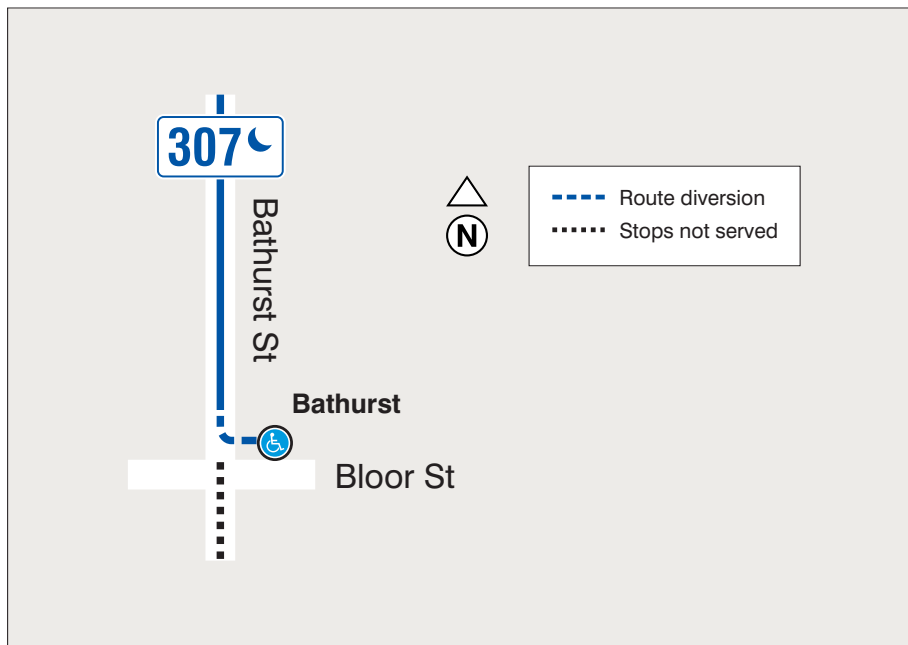

Westbound: from Queens Quay and north on Freeland Street.

Eastbound: from Freeland Street, east on Queens Quay, north on Parliament Street, east on Lake Shore Boulevard and south on Cherry Street, to regular route.

Stops not served; Bloor Street, between Bay and Christie streets.

For more information, call 416-393-4636 or visit ttc.ca

Temporary route change

Due to TCS Waterfront Marathon

Bathurst

7 a.m. to end of service, **October 20, 2024**

307 Bathurst will turn back north at Bathurst Station.

Stops not served; south of Bloor Street.

For more information, call 416-393-4636 or visit ttc.ca

Temporary route change

Due to TCS Waterfront Marathon

Yonge

8 a.m. to end of service, October 20, 2024

320 Yonge will turn back north, via east on Adelaide Street, south on Church Street, west on King Street and north on Yonge Street, to regular route.

Stops not served; south of King Street.