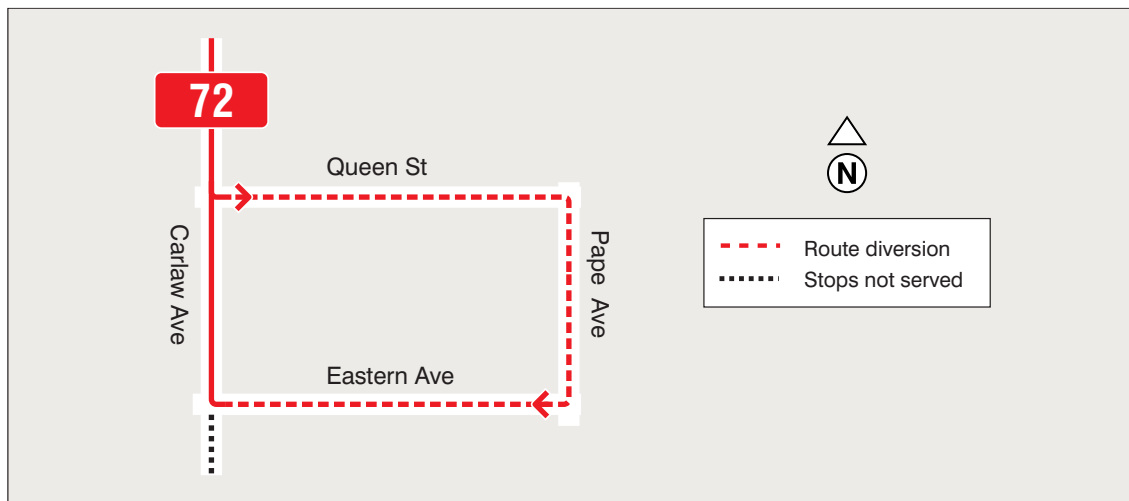

Temporary route change

Due to TCS Waterfront Marathon

72

Pape

8 a.m. to 3:30 p.m., **October 20, 2024**

72 Pape will turn back north, via east on Queen Street, south on Pape Avenue, west on Eastern Avenue and north on Carlaw Avenue, to regular route.

Stops not served; south of Eastern Avenue.

For more information, call 416-393-4636 or visit ttc.ca