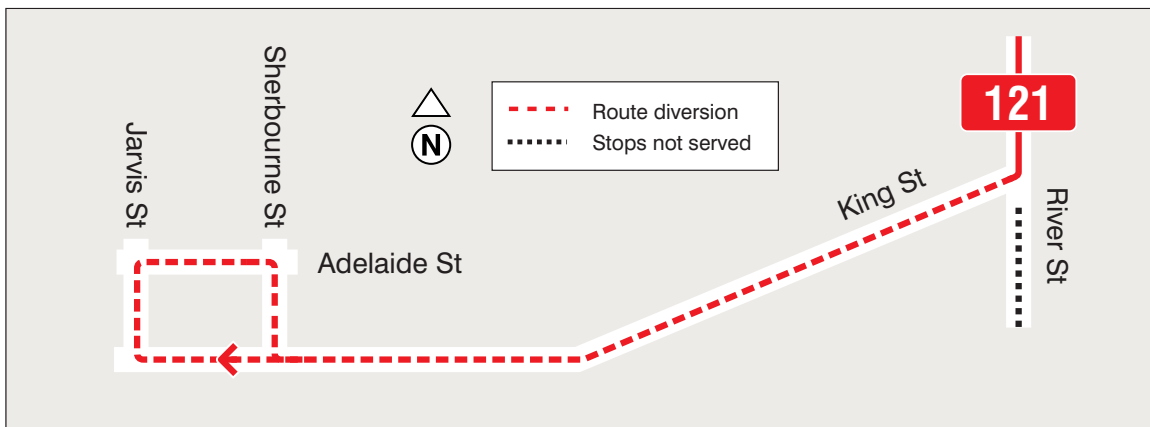

Stops not served; west of Bay and south of Bloor streets.

For more information, call 416-393-4636 or visit ttc.ca

Temporary route change

Due to TCS Waterfront Marathon

121 Esplanade-River

8 a.m. to 3:30 p.m., **October 20, 2024**

121 Esplanade-River will divert, via south on River Avenue, west on King Street, north on Jarvis Avenue, east on Adelaide Street, south on Sherbourne Street and east on King Street, to regular route.

Stops not served; south of King Street.

For more information, call 416-393-4636 or visit ttc.ca

Temporary route change

Due to TCS Waterfront Marathon

202 Cherry Beach

8 a.m. to 11 a.m. **October 19, 2024**

202 Cherry Beach will turn back east, via north on Freeland Street, east on Lake Shore Boulevard, south on Lower Jarvis Street and east on Queens Quay, to regular route.

Westbound: from Queens Quay and north on Freeland Street.

Eastbound: from Freeland Street, east on Queens Quay, north on Parliament Street, east on Lake Shore Boulevard and south on Cherry Street, to regular route.