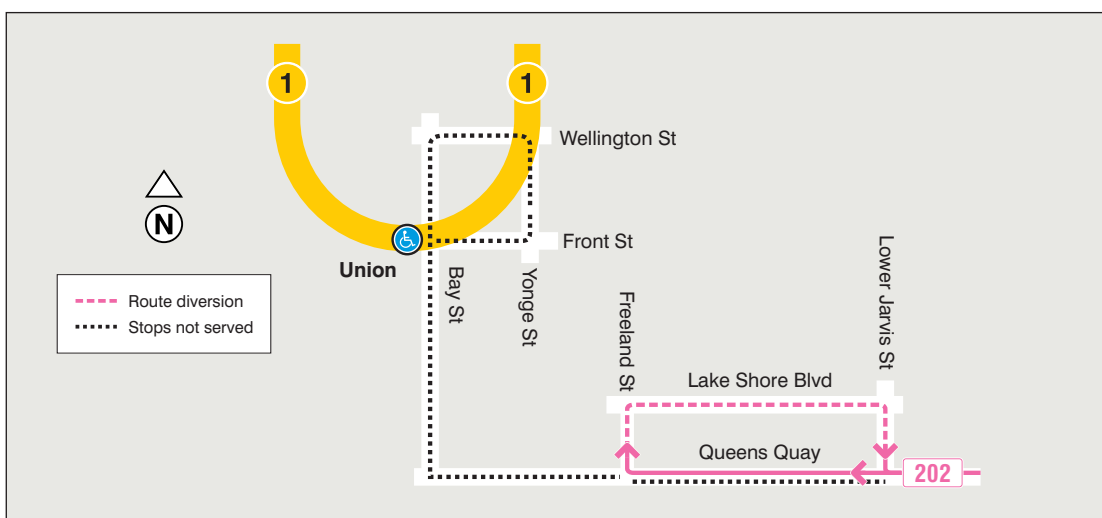

Temporary route change

Due to TCS Waterfront Marathon

202 Cherry Beach

8 a.m. to 11 a.m. **October 19, 2024**

202 Cherry Beach will turn back east, via north on Freeland Street, east on Lake Shore Boulevard, south on Lower Jarvis Street and east on Queens Quay, to regular route.

Stops not served; eastbound Queens Quay, Queens Quay, between Freeland and Bay streets, Bay Street, Wellington Street, Yonge Street, Front Street.

4 a.m. to 4 p.m., **October 20, 2024**

202 Cherry Beach will divert as follows:

Westbound: from Queens Quay and north on Freeland Street.

Eastbound: from Freeland Street, east on Queens Quay, north on Parliament Street, east on Lake Shore Boulevard and south on Cherry Street, to regular route.

Stops not served; northbound Parliament Street, Front Street, southbound Cherry Street, between Front Street and Lake Shore Boulevard.