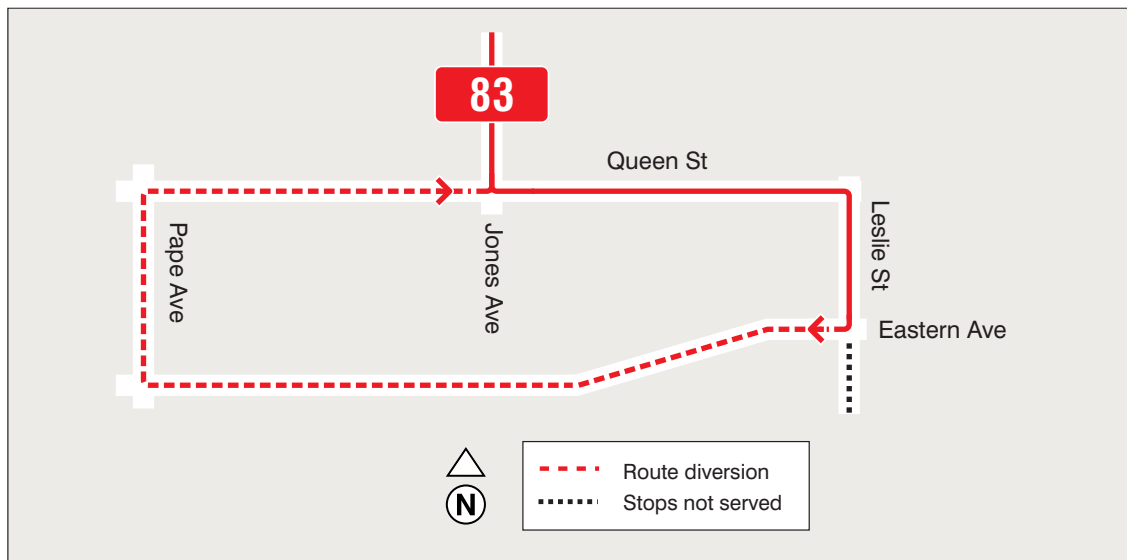

Temporary route change

Due to TCS Waterfront Marathon

83

Jones

8 a.m. to 3:30 p.m., **October 20, 2024**

83 Jones will turn back north, via west on Eastern Avenue, north on Pape Avenue, east on Queen Street and north on Jones Avenue, to regular route.

Stops not served; south of Eastern Avenue.

For more information, call 416-393-4636 or visit ttc.ca