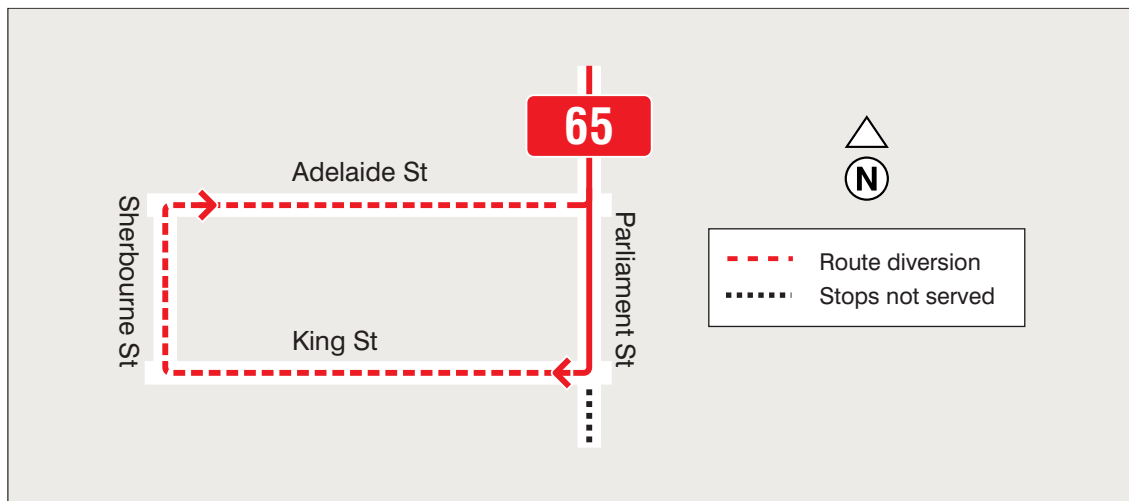

Temporary route change

Due to TCS Waterfront Marathon

65 Parliament

8 a.m. to 3:30 p.m., **October 20, 2024**

65 Parliament will turn back north, via west on King Street, north on Sherbourne Street, east on Adelaide Street and north on Parliament Street, to regular route.

Stops not served; south of King Street.

For more information, call 416-393-4636 or visit ttc.ca