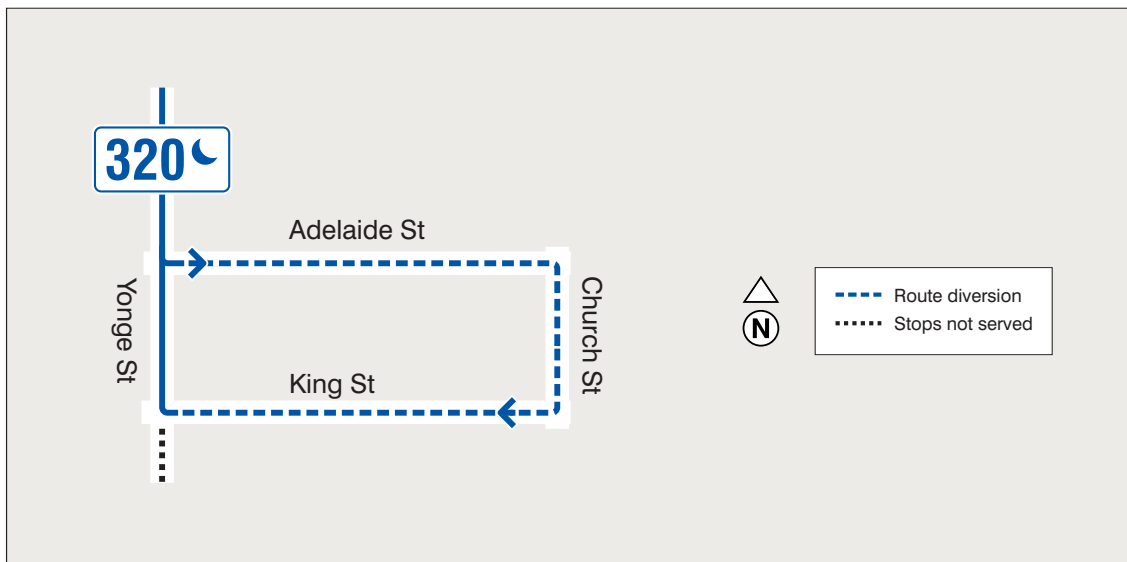

Westbound: from Queens Quay and north on Freeland Street.

Eastbound: from Freeland Street, east on Queens Quay, north on Parliament Street, east on Lake Shore Boulevard and south on Cherry Street, to regular route.

Due to TCS Waterfront Marathon

Bloor-Danforth

7 a.m. to end of service, **October 20, 2024**

300 Bloor-Danforth will divert both ways, via Bloor Street, Christie Street, Dupont Street, Davenport Road, Bay Street and Bloor Street.

307 Bathurst will turn back north at Bathurst Station.

Stops not served; south of Bloor Street.

For more information, call 416-393-4636 or visit ttc.ca

Temporary route change

Due to TCS Waterfront Marathon

Yonge

8 a.m. to end of service, October 20, 2024

320 Yonge will turn back north, via east on Adelaide Street, south on Church Street, west on King Street and north on Yonge Street, to regular route.

Stops not served; south of King Street.