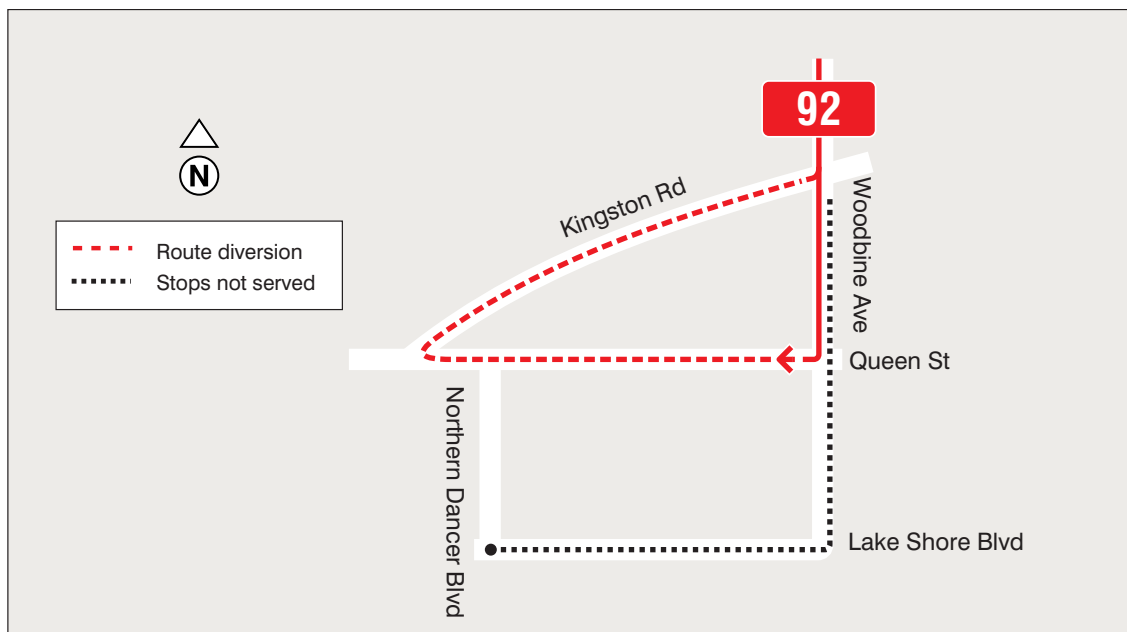

Due to TCS Waterfront Marathon

83

Jones

8 a.m. to 3:30 p.m., **October 20, 2024**

83 Jones will turn back north, via west on Eastern Avenue, north on Pape Avenue, east on Queen Street and north on Jones Avenue, to regular route.

Stops not served; south of Eastern Avenue.

For more information, call 416-393-4636 or visit ttc.ca

Temporary route change

Due to TCS Waterfront Marathon

92 Woodbine South

8 a.m. to 3:30 p.m., **October 20, 2024**

92 Woodbine South will turn back north, via Woodbine Avenue, Queen Street East, Kingston Road, Woodbine Avenue to route.

Stops not served; south of Queen Street, and northbound stops on Woodbine Avenue, between Queen Street and Kingston Road.

121 Esplanade-River will divert, via south on River Avenue, west on King Street, north on Jarvis Avenue, east on Adelaide Street, south on Sherbourne Street and east on King Street, to regular route.

Stops not served; south of King Street.