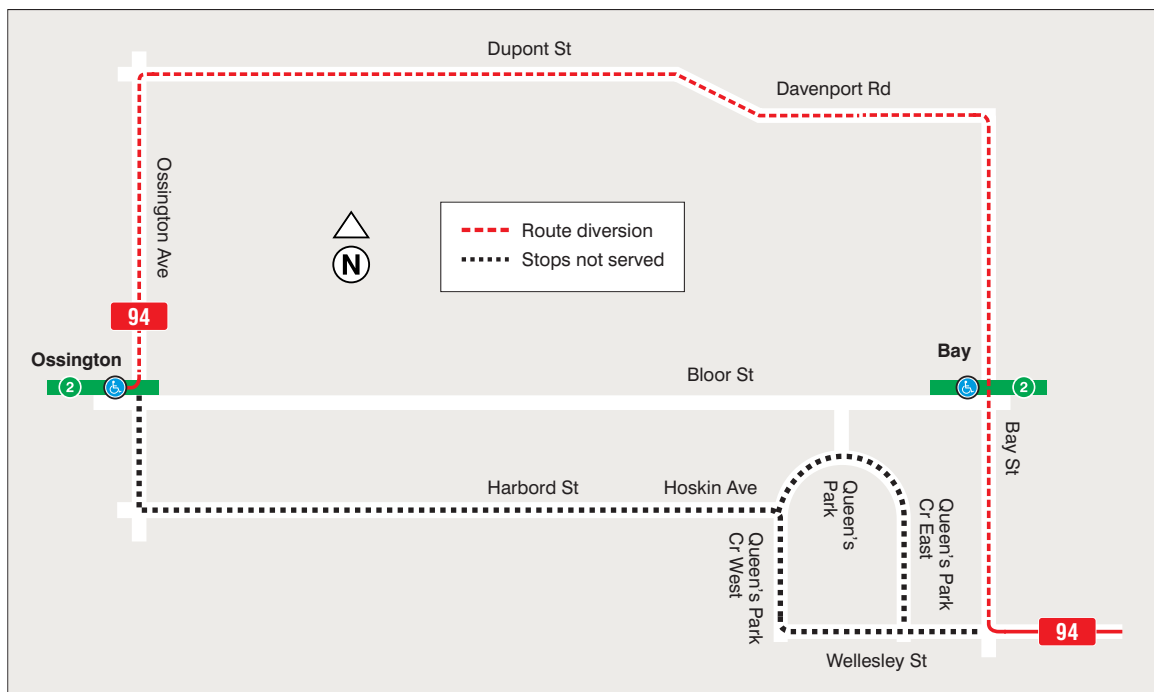

Temporary route change

Due to TCS Waterfront Marathon

94

Wellesley

7 a.m. to 10 a.m., **October 20, 2024**

94 Wellesley will divert both ways, via Wellesley Street, Bay Street, Davenport Road, Dupont Street, Ossington Avenue, Ossington Station.

Stops not served; west of Bay and south of Bloor streets.

For more information, call 416-393-4636 or visit ttc.ca