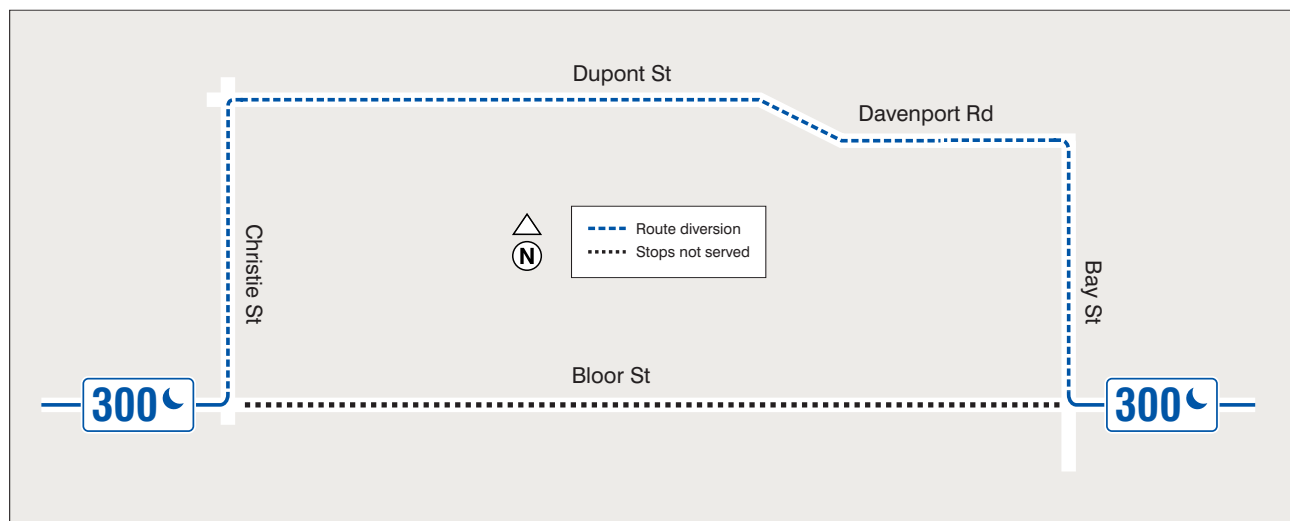

Due to TCS Waterfront Marathon

Bloor-Danforth

7 a.m. to end of service, **October 20, 2024**

300 Bloor-Danforth will divert both ways, via Bloor Street, Christie Street, Dupont Street, Davenport Road, Bay Street and Bloor Street.

Stops not served; Bloor Street, between Bay and Christie streets.

For more information, call 416-393-4636 or visit ttc.ca

Temporary route change

Due to TCS Waterfront Marathon

Bathurst

7 a.m. to end of service, **October 20, 2024**