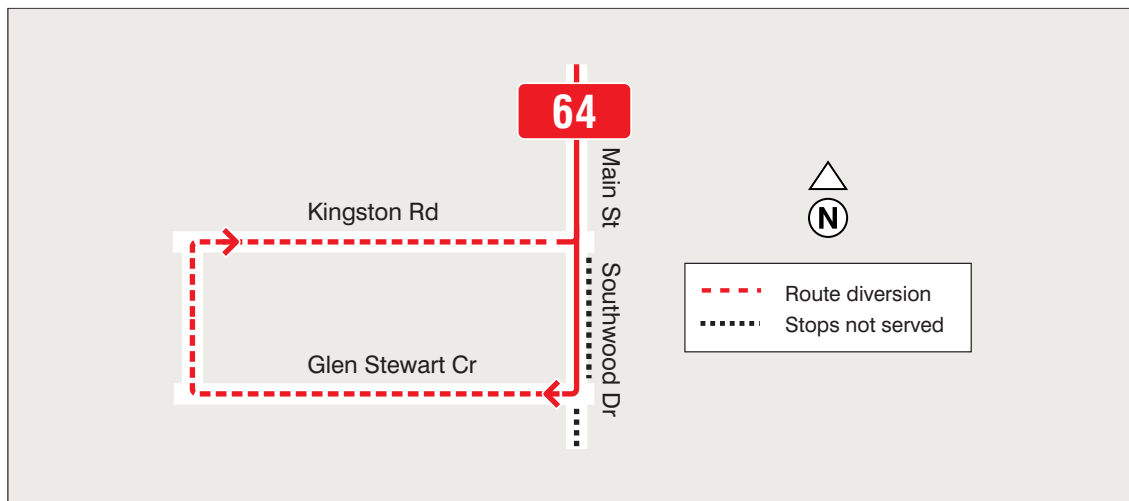

Temporary route change

Due to TCS Waterfront Marathon

64

Main

8 a.m. to 3:30 p.m., **October 20, 2024**

64 Main will turn back north, via south on Southwood Drive, west on Glen Stewart Crescent, east on Kingston Road and north on Main Street, to regular route.

Stops not served; northbound stops on Southwood Drive and all stops south of Glen Stewart Crescent.

For more information, call 416-393-4636 or visit ttc.ca

Temporary route change

Due to TCS Waterfront Marathon

65 Parliament

8 a.m. to 3:30 p.m., **October 20, 2024**

65 Parliament will turn back north, via west on King Street, north on Sherbourne Street, east on Adelaide Street and north on Parliament Street, to regular route.

Stops not served; south of King Street.

For more information, call 416-393-4636 or visit ttc.ca

Temporary route change

Due to TCS Waterfront Marathon

72

Pape

8 a.m. to 3:30 p.m., **October 20, 2024**

72 Pape will turn back north, via east on Queen Street, south on Pape Avenue, west on Eastern Avenue and north on Carlaw Avenue, to regular route.