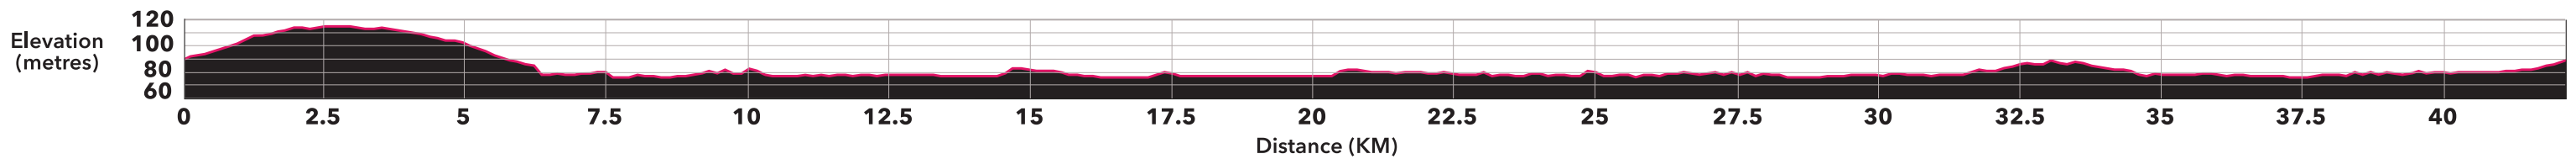

MARATHON & HALF MARATHON COURSE MAP

FOR RUNNERS:	FOR SPECTATORS:
Water Station + nuun	Cheer sites
GU available at this Water Station	Additional highly-recommended viewing area
Kilometre Markers	Key subway stations for spectators
Marathon course	
Half-marathon course	

Marathon Route Elevation - Estimated Cumulative rise: 138 metres

Half Marathon Route Elevation - Estimated Cumulative rise: 76 metres