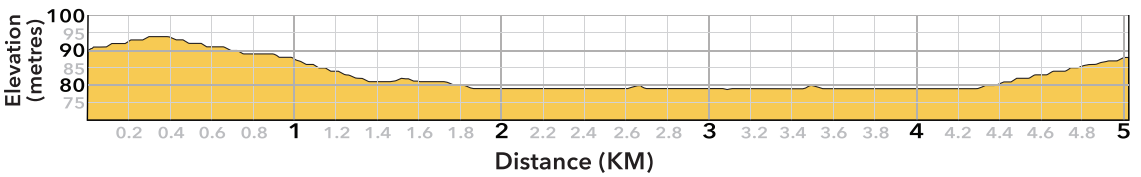

5K COURSE MAP

5K Route Elevation

FOR RUNNERS

-  Water Station + 
-  Kilometre Markers
-  5K course
-  All distances finish at the Bay St. Finish Line

FOR SPECTATORS

-  Cheer sites
-  Key subway stations for spectators